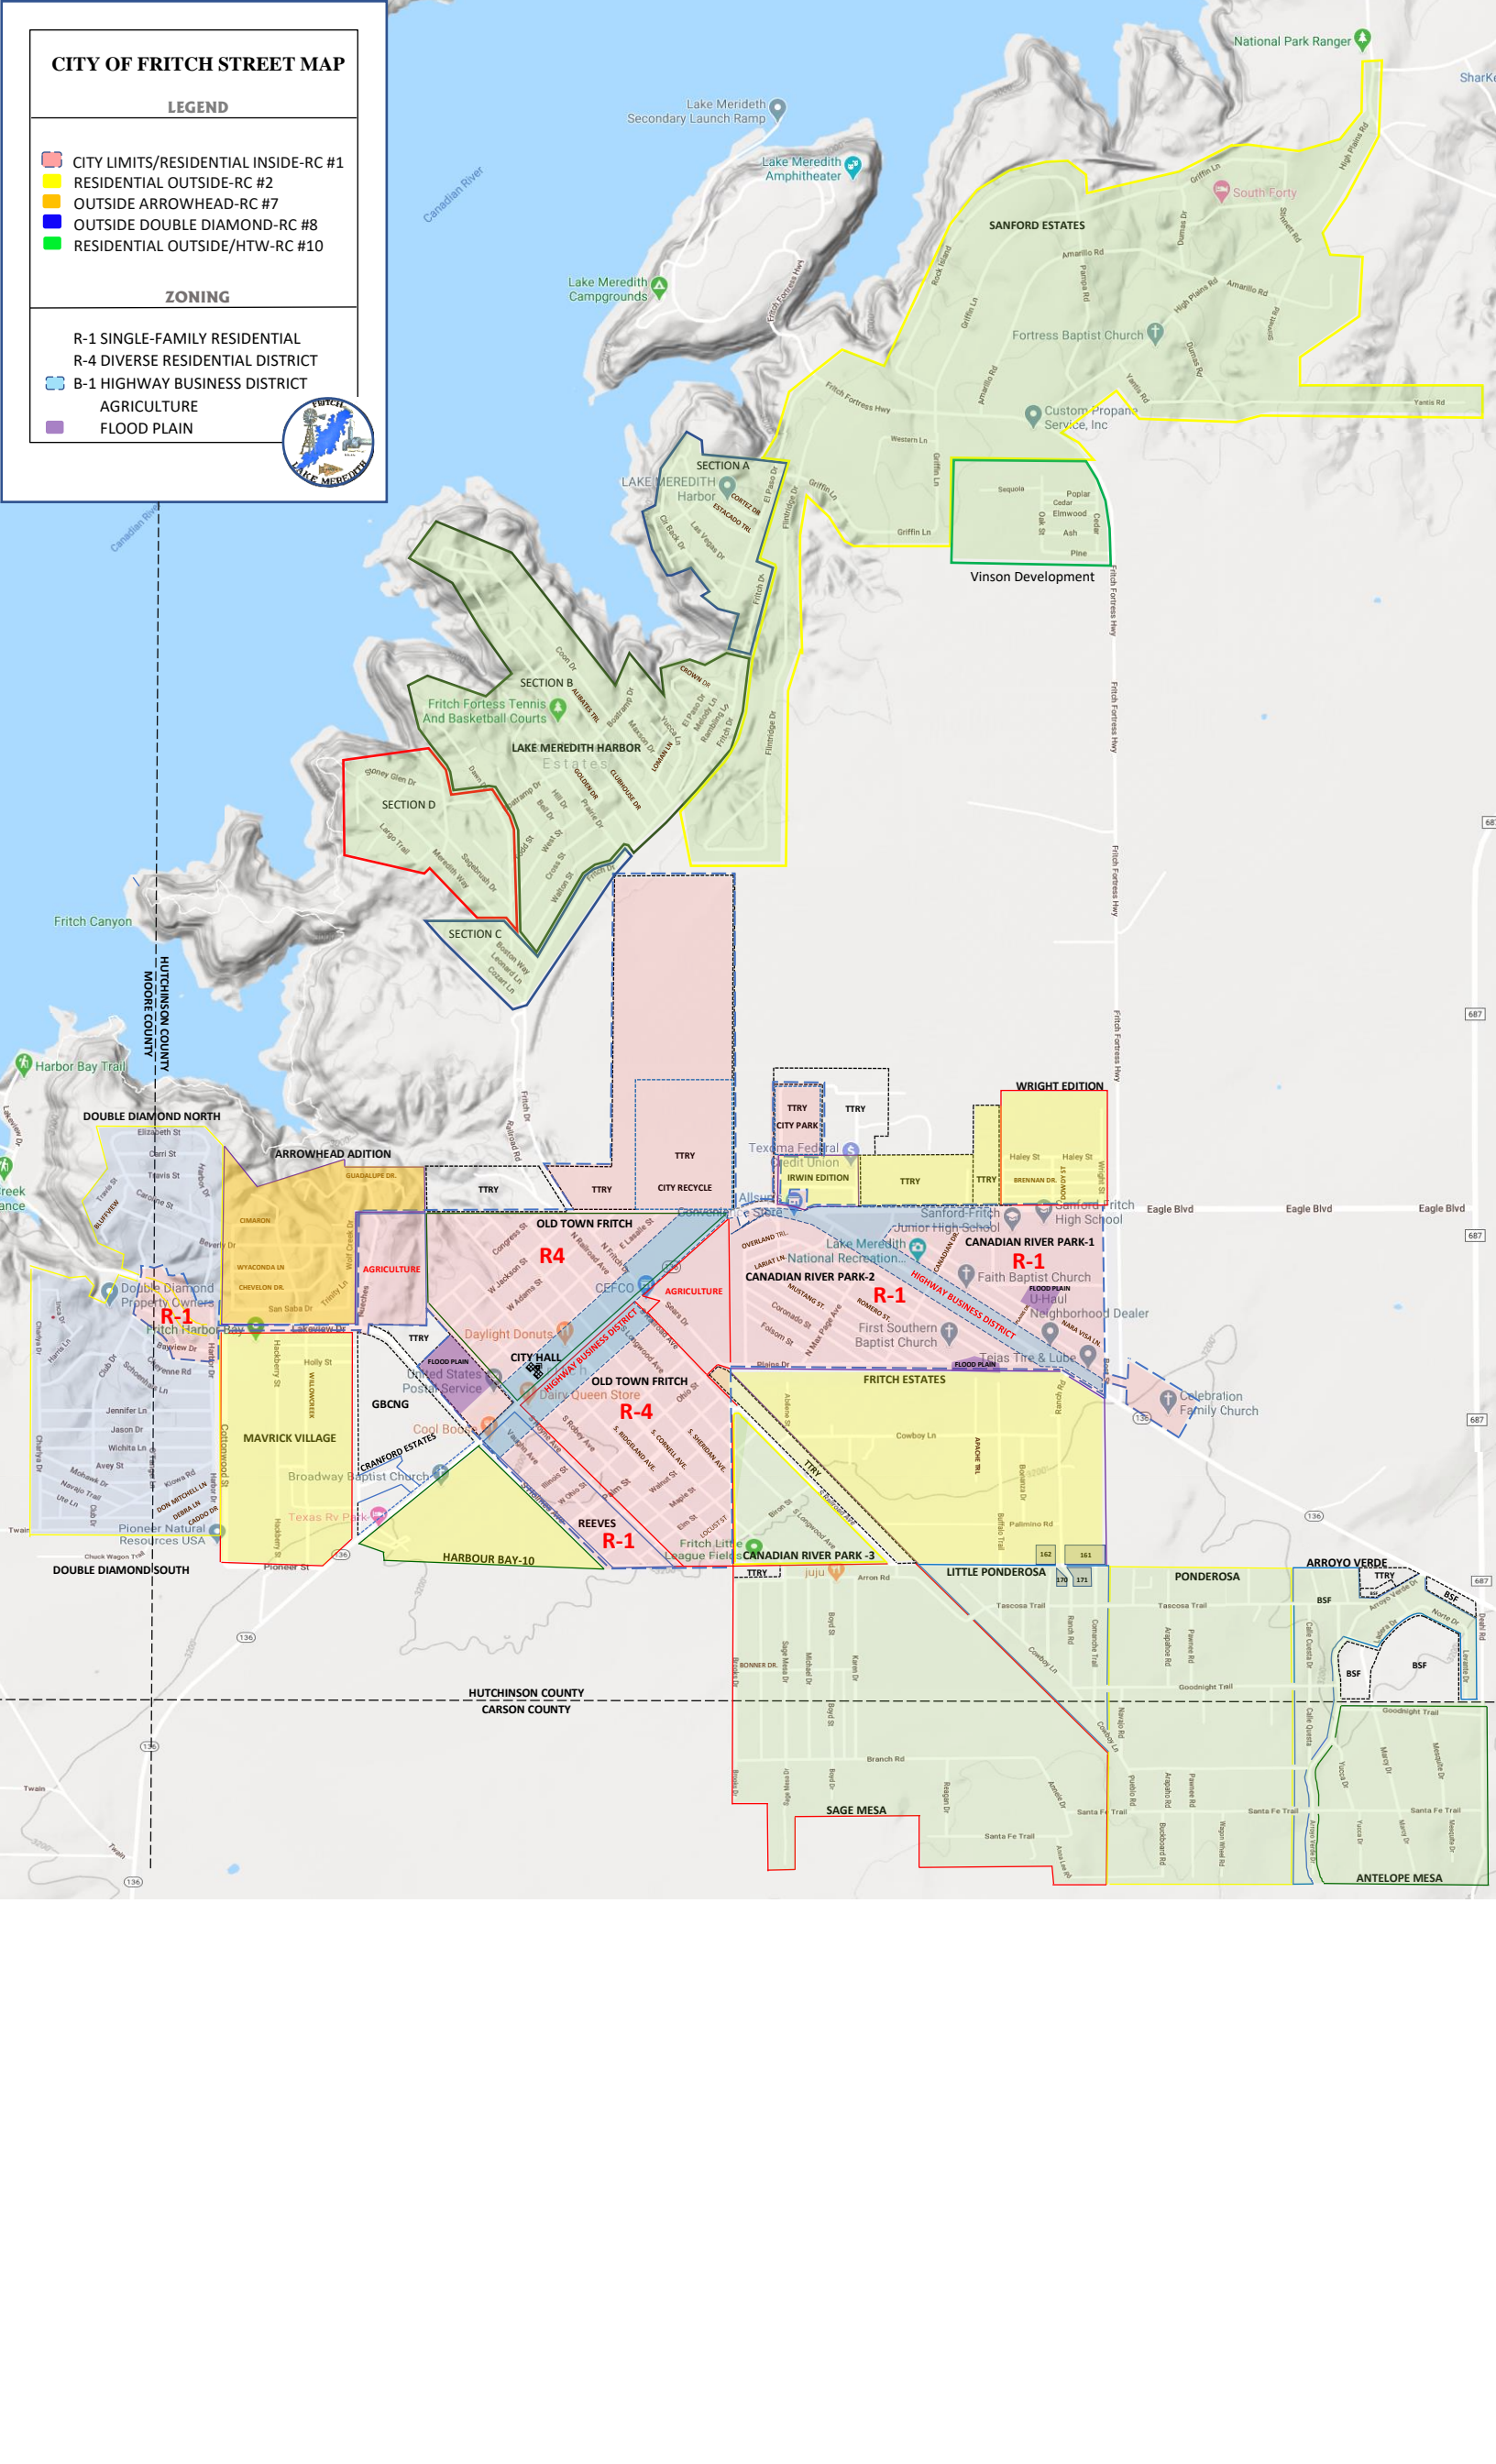

# CITY OF FRITCH STREET MAP

## LEGEND

- CITY LIMITS/RESIDENTIAL INSIDE-RC #1
- RESIDENTIAL OUTSIDE-RC #2
- OUTSIDE ARROWHEAD-RC #7
- OUTSIDE DOUBLE DIAMOND-RC #8
- RESIDENTIAL OUTSIDE/HTW-RC #10

## ZONING

- R-1 SINGLE-FAMILY RESIDENTIAL
- R-4 DIVERSE RESIDENTIAL DISTRICT
- B-1 HIGHWAY BUSINESS DISTRICT
- AGRICULTURE
- FLOOD PLAIN